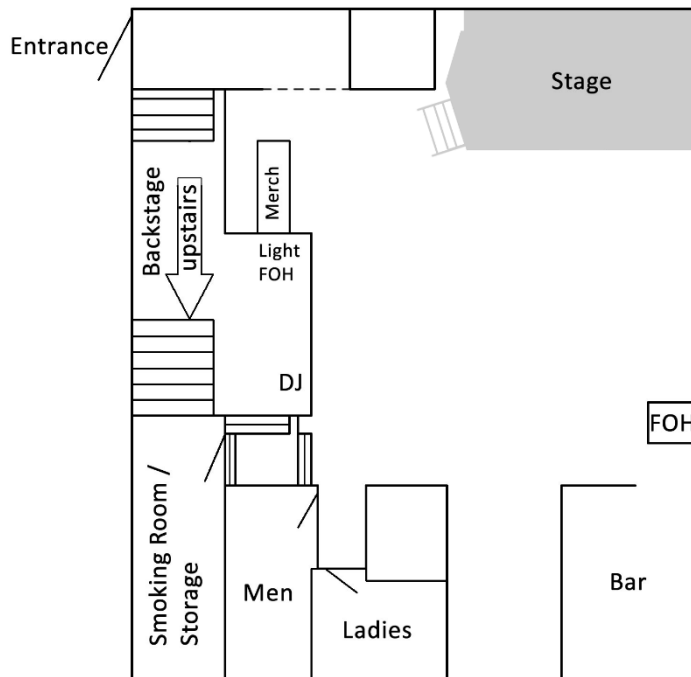

Club Overview

Capacity: 173 pax