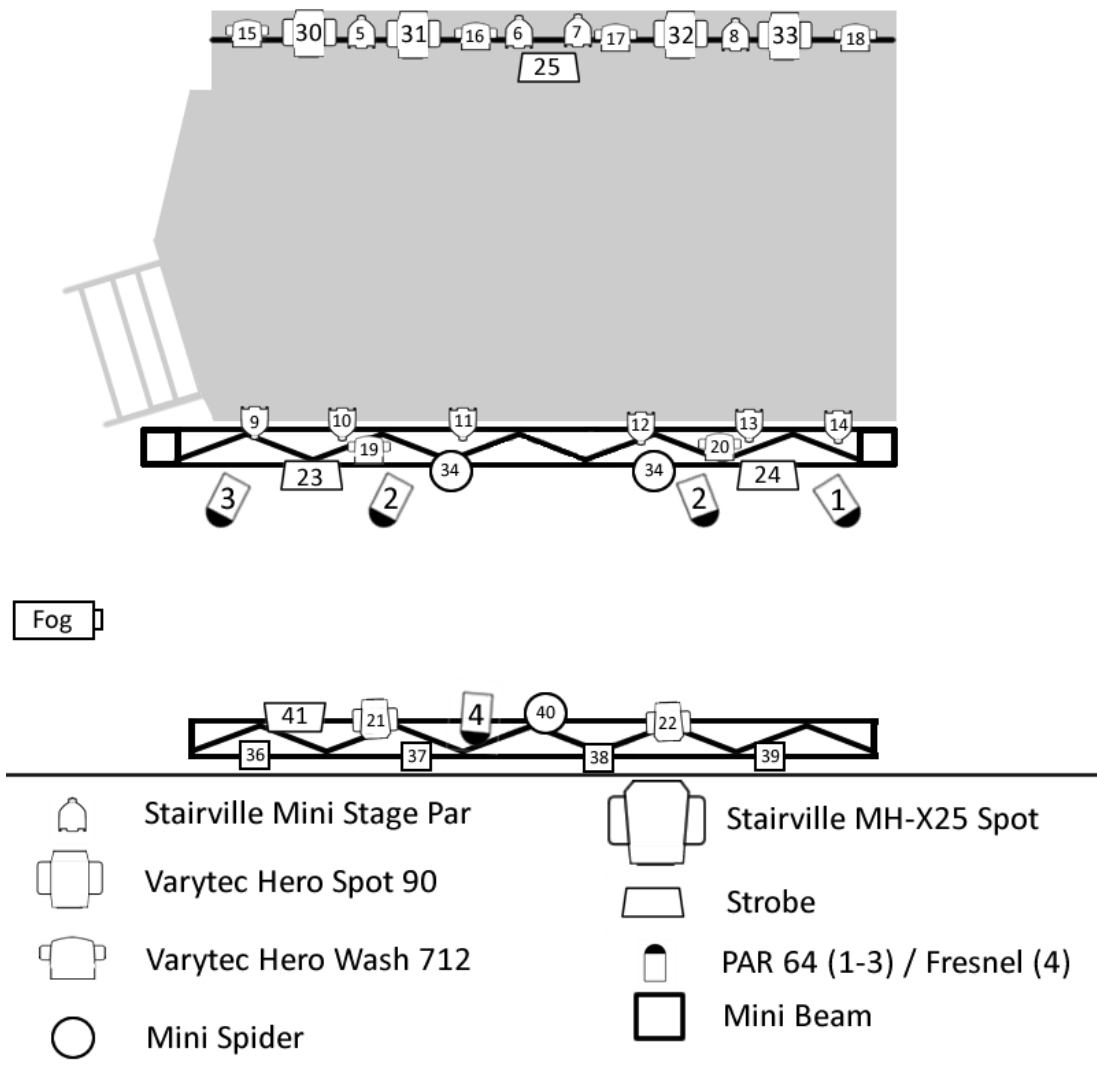

LIGHTS

Overview:

10x Stairville Mini Stage Par 4x7 RGBW	1x Fog-Machine (No DMX)
6x Varytec Hero Wash 712 RGBW Zoom	1x SmokeFactory TourHazer 2
4x Varytec Hero Spot 90	
4x PAR 64 (Front) LEE 250 filtered (on 3 Channels)	2x Laser (Dancefloor)
1x Fresnel (Front)	4x UV Canon (Dancefloor, No DMX)
1x American DJ 1500 Strobe (Back)	1x Dancefloor Spider
2x Stairville Wild Wash 132 CW (Dancefloor)	4x Mini Beam (Dancefloor)
1x Botex ES-2000 Strobe (Dancefloor)	1x Projector 1500 ANSI Lumen
2x Stairville MH-X25 Spot (Dancefloor)	1x American DJ Starburst (Dancefloor)
2x Ignition 2-Blind LED (Backtruss)	2x Renkforce Triple Spider (Front)

Controlled by

1x Chamsys MagicQ PC with MiniWing (PC with Touchscreen)

A Console (Chamsys MQ80 or Chamsys MaxiWing) is available but there are additional costs. Contact us!