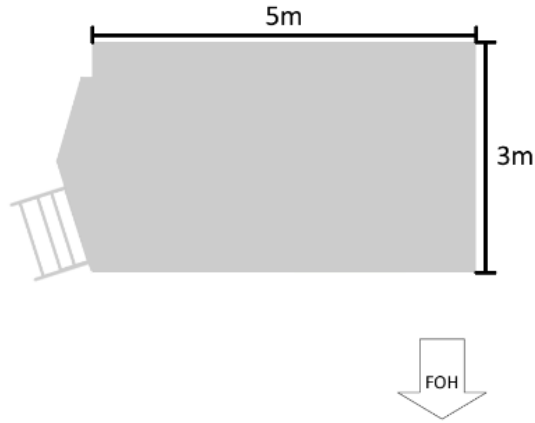

STAGE

- Size: 5m width / 3m depth / 0,65m height
Ca. 3m clearance
- Backdrop: motorized 5m Pipe with ~2,50m Clearance, BACKDROPS ONLY!
- Additional Power Supply: 32A CEE Stage Right (with PowerSplit: 32A CEE Thru, 2x 16A CEE, 4x 230V Schuko)
- Additional DMX: One free Universe from Light FOH to Stage Right